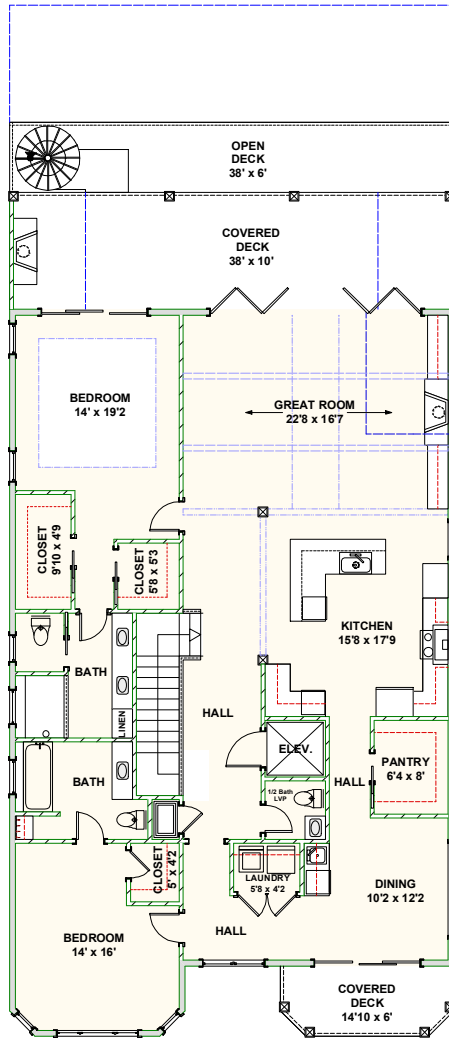

CAROLINA BLUEWATER CONSTRUCTION

BUILDING TOMORROW WITH AFFORDABLE QUALITY HOMES

910-575-7100

6934-9 BEACH DR SW, OCEAN ISLE BEACH, NC 28469

BEACH HOME 265

4,358 SQ FT | 5 BEDROOMS | 5 BATHS—2—1/2 BATHS | 2,035 SQ FT DECKS

WWW.CAROLINABLUEWATERCONSTRUCTION.COM

BEACH HOME 265

4,358 SQ FT | 5 BEDROOMS | 5 BATHS—2—1/2 BATHS | 2,035 SQ FT DECKS

88'2 x 38'

1ST FLOOR - FLOOR PLAN

2ND FLOOR - FLOOR PLAN

3RD FLOOR - CROWS NEST

CAROLINA
BLUEWATER
CONSTRUCTION