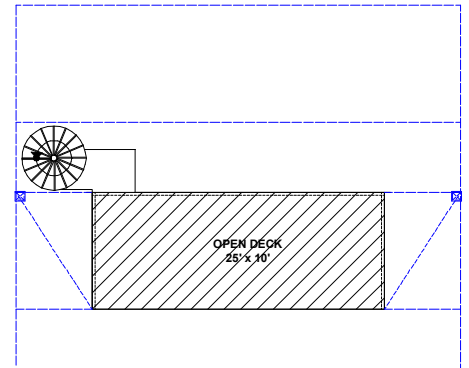

CAROLINA BLUEWATER CONSTRUCTION

BUILDING TOMORROW WITH AFFORDABLE QUALITY HOMES

910-575-7100

6934-9 BEACH DR SW, OCEAN ISLE BEACH, NC 28469

BEACH HOME 265

4,358 SQ FT | 5 BEDROOMS | 5 BATHS—2—1/2 BATHS | 2,035 SQ FT DECKS

WWW.CAROLINABLUEWATERCONSTRUCTION.COM

BEACH HOME 265

4,358 SQ FT | 5 BEDROOMS | 5 BATHS—2—1/2 BATHS | 2,035 SQ FT DECKS

88'2 x 38'

1ST FLOOR - FLOOR PLAN

2ND FLOOR - FLOOR PLAN

3RD FLOOR - CROWS NEST

CAROLINA
BLUEWATER
CONSTRUCTION