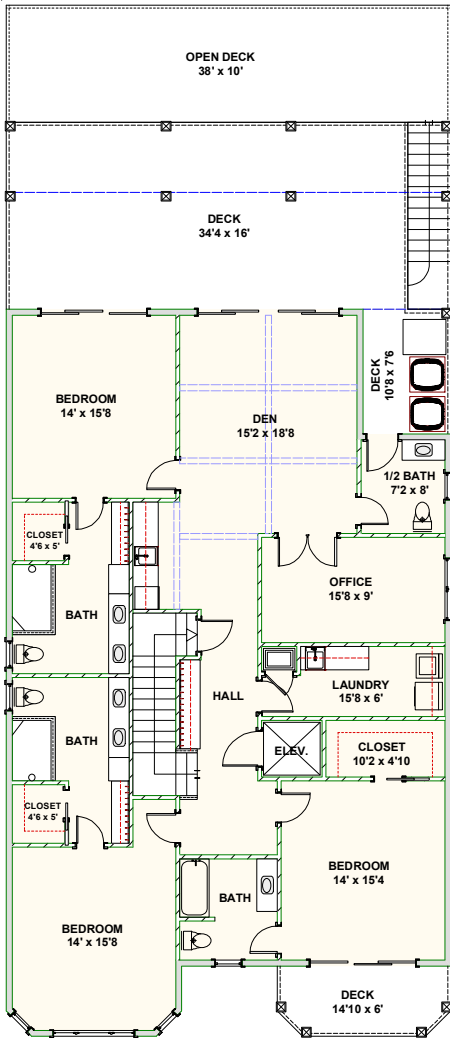

CAROLINA BLUEWATER CONSTRUCTION

BUILDING TOMORROW WITH AFFORDABLE QUALITY HOMES

910-575-7100

6934-9 BEACH DR SW, OCEAN ISLE BEACH, NC 28469

BEACH HOME 265

4,358 SQ FT | 5 BEDROOMS | 5 BATHS—2—1/2 BATHS | 2,035 SQ FT DECKS

WWW.CAROLINABLUEWATERCONSTRUCTION.COM

BEACH HOME 265

4,358 SQ FT | 5 BEDROOMS | 5 BATHS—2—1/2 BATHS | 2,035 SQ FT DECKS

88'2 x 38'

1ST FLOOR - FLOOR PLAN

2ND FLOOR - FLOOR PLAN

3RD FLOOR - CROWS NEST

CAROLINA
BLUEWATER
CONSTRUCTION